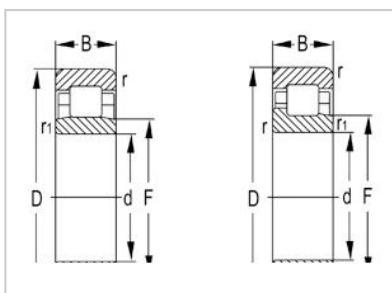

NJ Series

NJ2200 Series-**NJ2215**

Designation	<b>NJ2215</b>
Principal Dimensions(mm)	
г	75
Д	130
Б	31
rs min	1.5
rs1min	1.5
Basic Load Ratings(KN)	
Dynamic(Cr)	130
Static(Cor)	162
Limited Speed(rpm)	
Grease	4700
Oil	5500
Weight (kg)	1.55