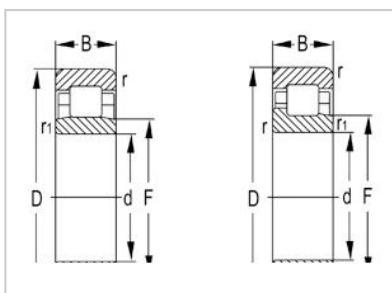

NJ Series

NJ2200 Series-**NJ2213**

Designation	NJ2213
Principal Dimensions(mm)	
Г	65
Д	120
Б	31
rs min	1.5
rs1min	1.5
Basic Load Ratings(KN)	
Dynamic(Cr)	120
Static(Cor)	149
Limited Speed(rpm)	
Grease	5400
Oil	6300
Weight (kg)	1.4