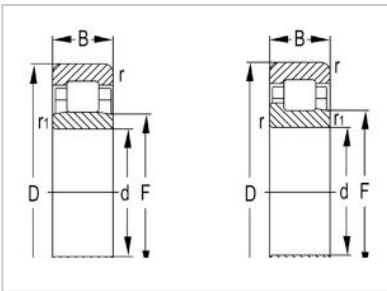

NJ Series

NJ2200 Series-**NJ2210E**

Designation	NJ2210E
Principal Dimensions(mm)	
Г	50
Д	90
Б	23
rs min	1.1
rs1min	1.1
Basic Load Ratings(KN)	
Dynamic(Cr)	79.5
Static(Cor)	91.5
Limited Speed(rpm)	
Grease	6200
Oil	7300
Weight (kg)	0.652