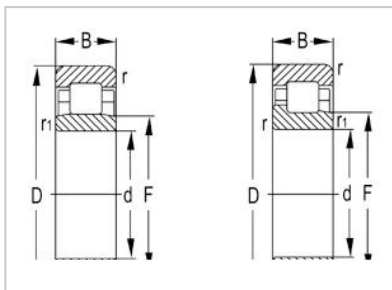

NJ Series

NJ2200 Series-**NJ2210**

Designation	NJ2210
Principal Dimensions(mm)	
Г	50
Д	90
Б	23
rs min	1.1
rs1min	1.1
Basic Load Ratings(KN)	
Dynamic(Cr)	64
Static(Cor)	73.5
Limited Speed(rpm)	
Grease	6900
Oil	8100
Weight (kg)	0.571